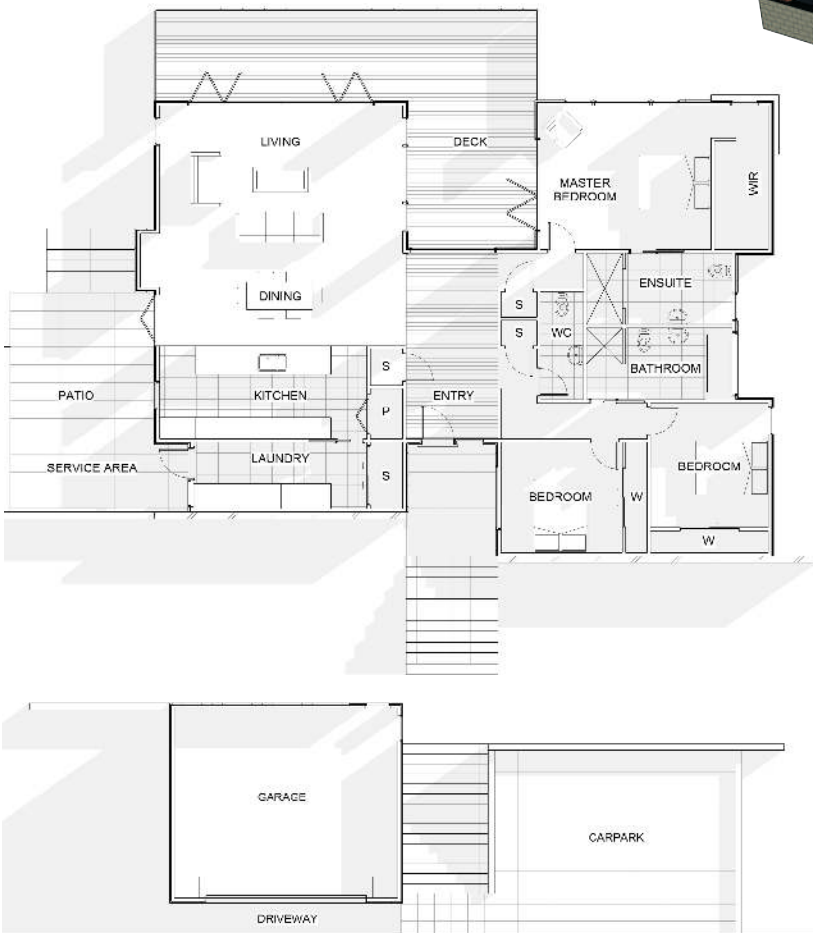

Building Homes of Uncompromising Quality

The Fitzroy

HBS HOMES LTD
MAKING LIFE BETTER

- 3 Double Bedrooms
- Ensuite with Double Tiled Shower
- Under-tile Heating
- Gas Fire in Lounge
- Indoor / Outdoor Flow
- Linea Cladding
- Mono Pitch Roof