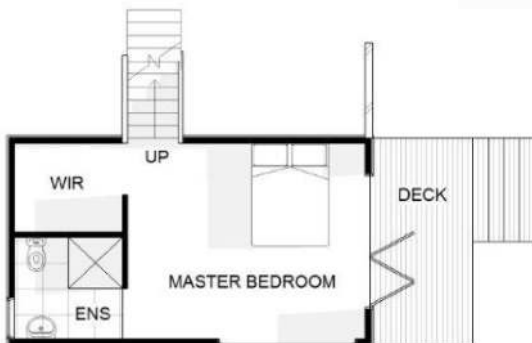

# The Rossmore

- 3 Level House
- Private Master Bedroom upstairs leading to a Large Deck
- Master has Ensuite and Walk-in Robe
- Open Plan Kitchen with Scullery leading off the Pantry
- Brilliant indoor/outdoor flow with Bedrooms and Living/Dining between a large pond
- Study
- In-built External Gas Fire for the cooler evenings