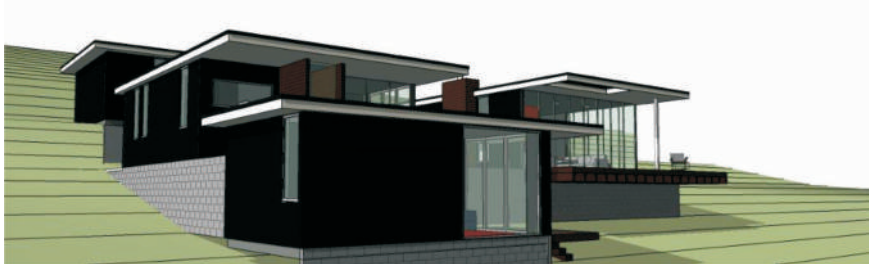

# The Rossmore

- 3 Level House
- Private Master Bedroom upstairs leading to a Large Deck
- Master has Ensuite and Walk-in Robe
- Open Plan Kitchen with Scullery leading off the Pantry
- Brilliant indoor/outdoor flow with Bedrooms and Living/Dining between a large pond
- Study
- In-built External Gas Fire for the cooler evenings