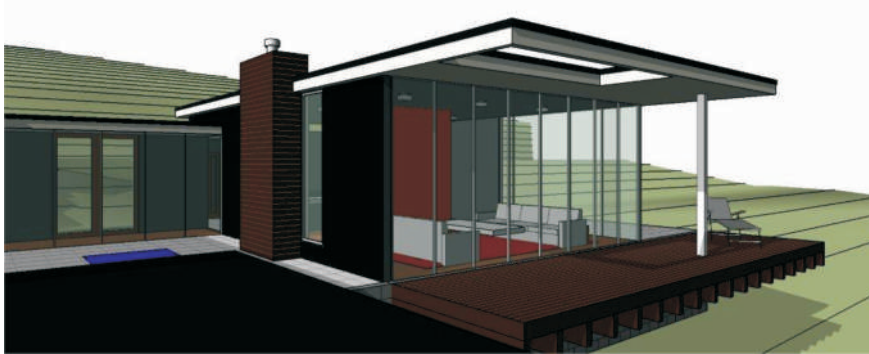

# The Rossmore

- 3 Level House
- Private Master Bedroom upstairs leading to a Large Deck
- Master has Ensuite and Walk-in Robe
- Open Plan Kitchen with Scullery leading off the Pantry
- Brilliant indoor/outdoor flow with Bedrooms and Living/Dining between a large pond
- Study
- In-built External Gas Fire for the cooler evenings