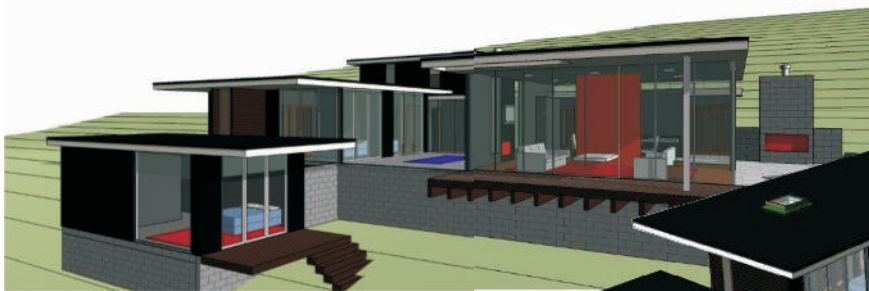

# The Rossmore

- 3 Level House
- Private Master Bedroom upstairs leading to a Large Deck
- Master has Ensuite and Walk-in Robe
- Open Plan Kitchen with Scullery leading off the Pantry
- Brilliant indoor/outdoor flow with Bedrooms and Living/Dining between a large pond
- Study
- In-built External Gas Fire for the cooler evenings